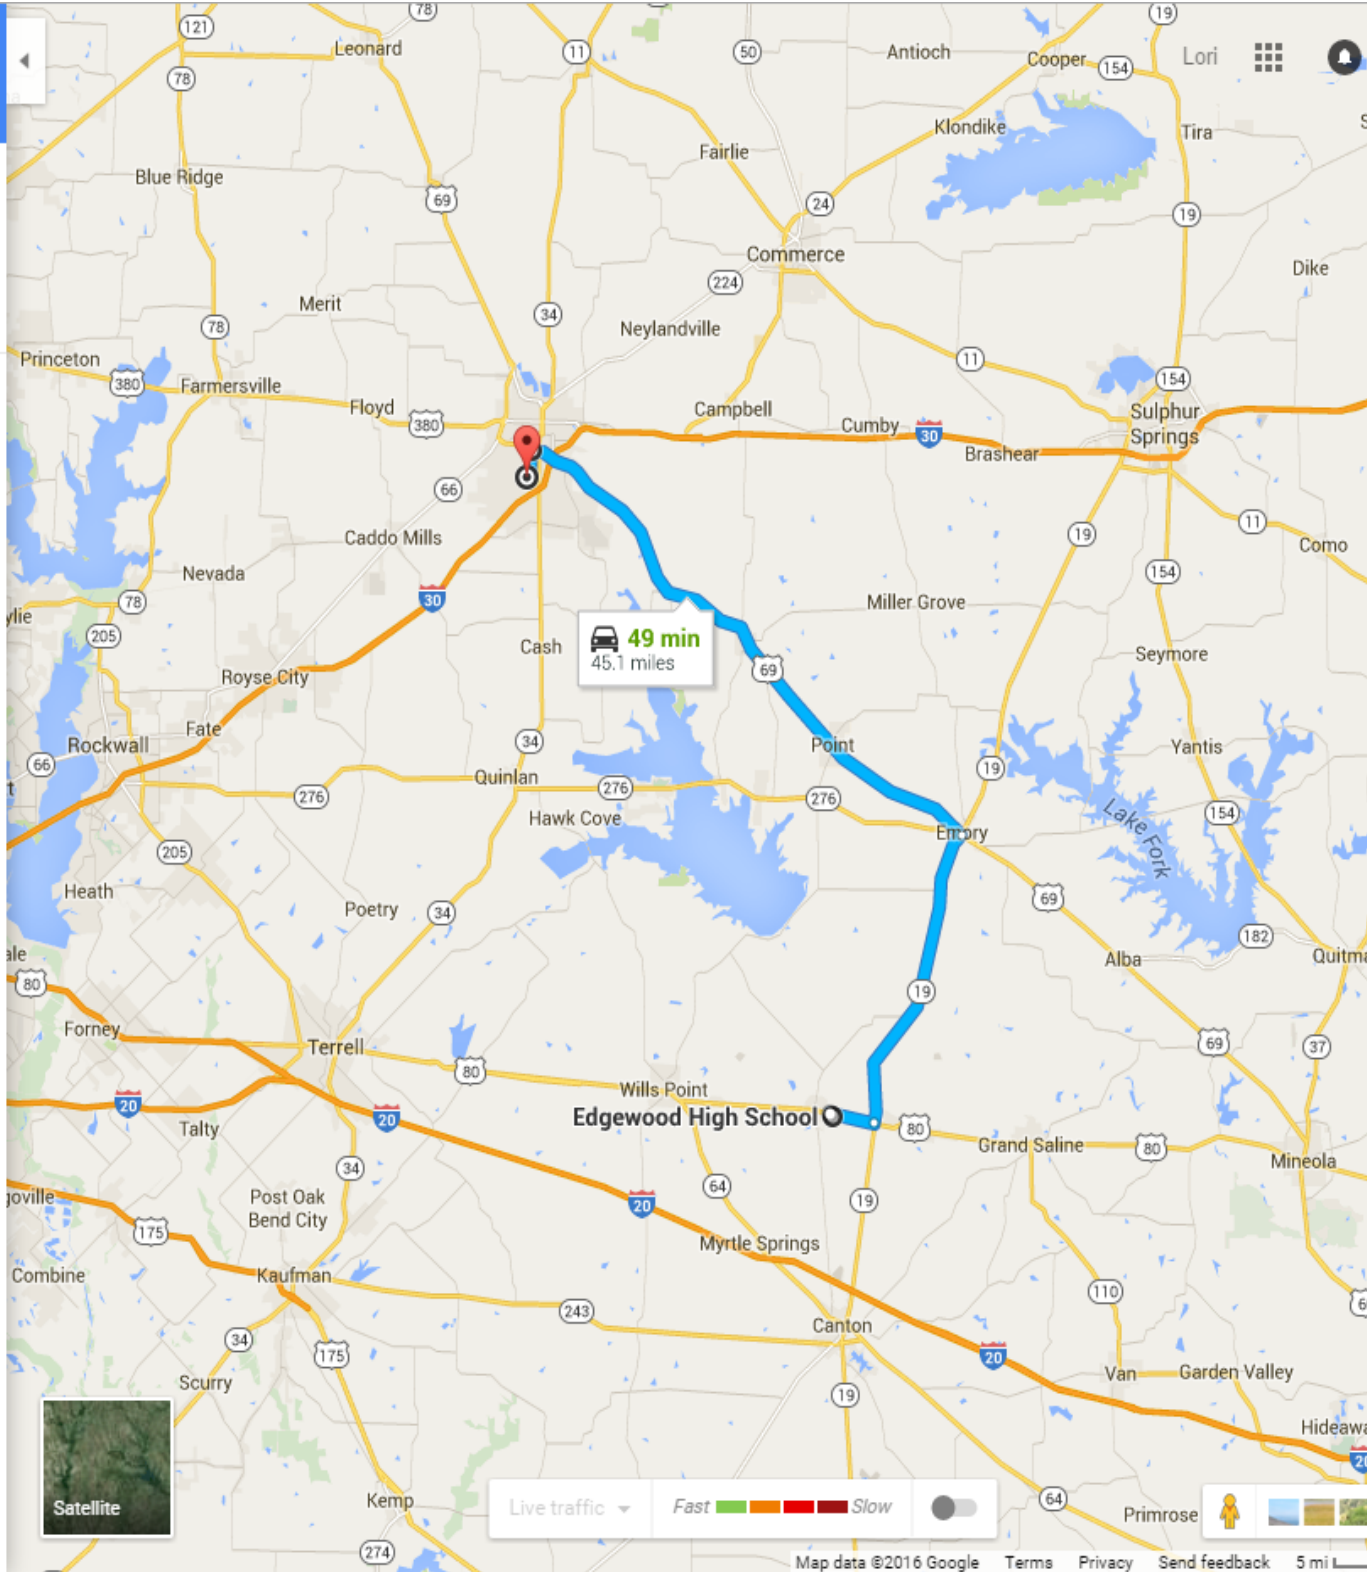

from Edgewood High School, 804 East Pine Street, Ed...
to Greenville High School, 3515 Lions Lair Road, Gree...

49 min (45.1 miles)

via TX-19 N and US-69 N

47 min without traffic

Edgewood High School

804 East Pine Street, Edgewood, TX 75117

Head east on US-80 E/E Pine St toward Parkerson Rd

i Continue to follow US-80 E

2.1 mi

Turn left onto TX-19 N

14.0 mi

Turn left onto US-69 N

27.6 mi

Turn left onto Sayle St

1.0 mi

Turn right onto Lions Lair Rd

i Destination will be on the left

0.2 mi

Greenville High School

3515 Lions Lair Road, Greenville, TX 75402

These directions are for planning purposes only. You may find that construction projects, traffic, weather, or other events may cause conditions to differ from the map results, and you should plan your route accordingly. You must obey all signs or notices regarding your route.

Live traffic ☐ Fast ☐ Slow ☐